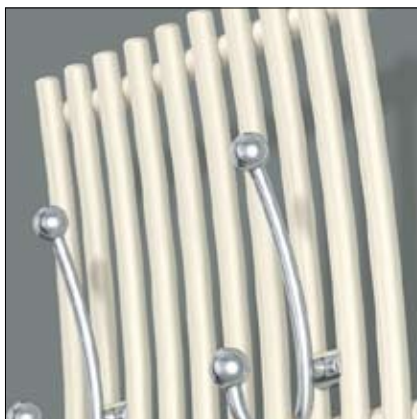

VELINO.

Product advantage
The arrangement of the vertical heating pipes can be used, above all, as a coat stand that not only saves space but also provides warmth.

hansgrohe

Shown in Ivory Light

stylish,
elegant,
practical.

VELINO.

The stylish design of the **VELINO** model is an extraordinary eye-catcher in any room and, at the same time, distinguishes itself by its **functionality**.

Model VELINO:
Standard model

510, 822, 1030	510, 822, 1030, 1238	↔
1600	1800	↕

Dimensions in mm.

Detail:
VELINO with coat hooks.

Country House & New Country